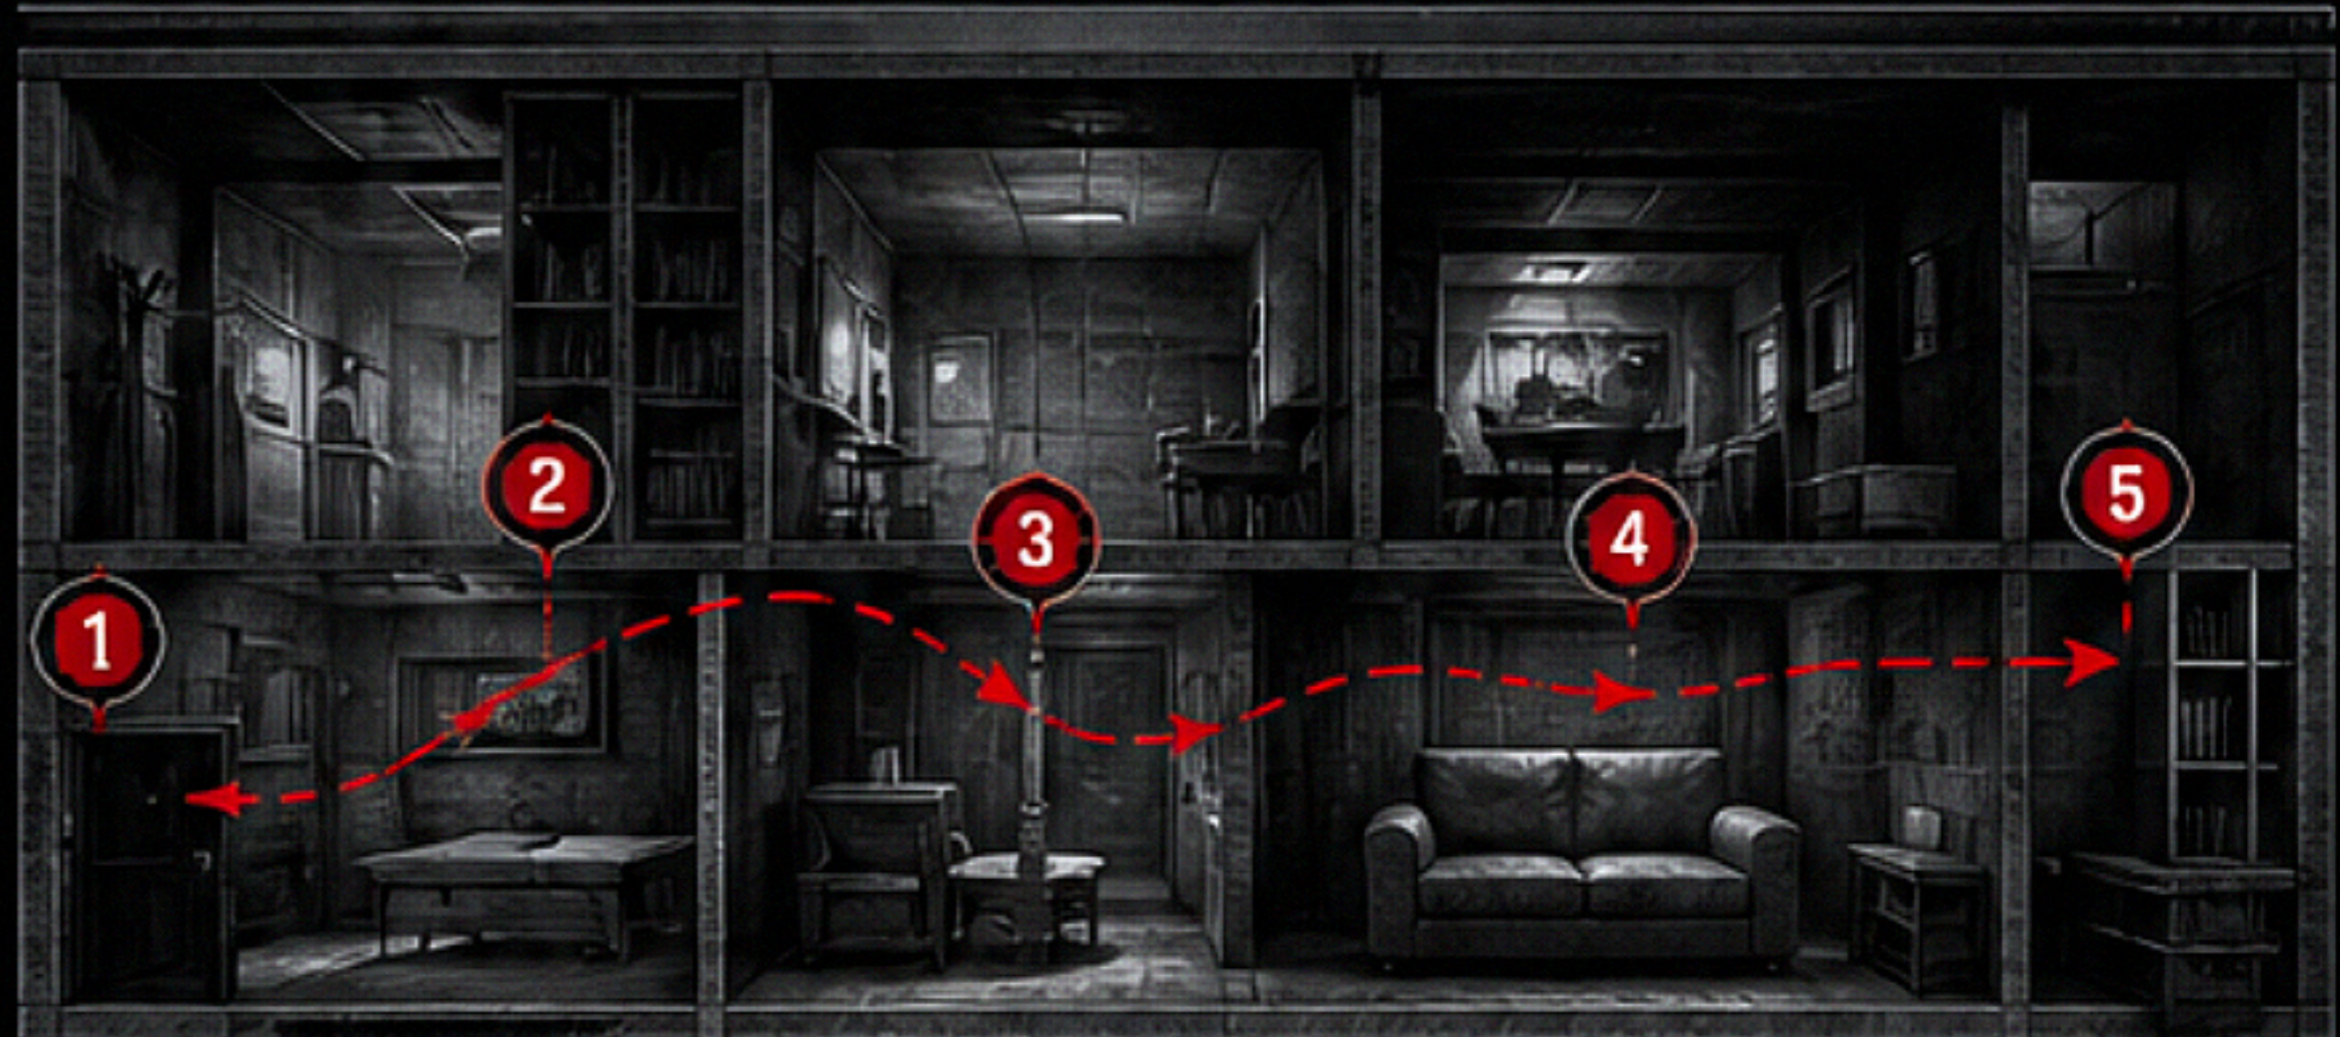

## THE MEMORY PALACE TECHNIQUE

TURN ANY ENVIRONMENT INTO AN UNTRACEABLE STORAGE SYSTEM.

LOCI ROUTE  
ACTIVE

The method of loci is an ancient mnemonic technique used by operatives, scholars, and orators for centuries. By associating information with physical locations in a familiar space, you create a mental map that allows you to recall complex data with precision.

### ▶ HOW IT WORKS

**01 CHOOSE A LOCATION**  
Select a familiar place you can visualize clearly. The more detail, the better.

**02 ESTABLISH A ROUTE**  
Pick a consistent path through the space. Always follow the same order.

**03 ASSIGN INFORMATION**  
Link each piece of information to a specific location along your route.

**04 MAKE IT VIVID**  
Create mental images that are absurd, exaggerated, and emotionally charged.

**05 RECALL IN SEQUENCE**  
Walk the route in your mind. Observe each locus and extract the information.

### EXAMPLE: SAFEHOUSE – GROUND FLOOR

- |                        |                               |
|------------------------|-------------------------------|
| <b>1</b> ENTRANCE DOOR | > AGENT ALIAS: "NIGHTFALL"    |
| <b>2</b> COAT RACK     | > DROP DATE: MAY 17           |
| <b>3</b> KITCHEN TABLE | > MEETING TIME: 2130          |
| <b>4</b> COUCH         | > CONTACT CODE: BLACK LANTERN |
| <b>5</b> BOOKSHELF     | > DEAD DROP: THIRD BRICK      |